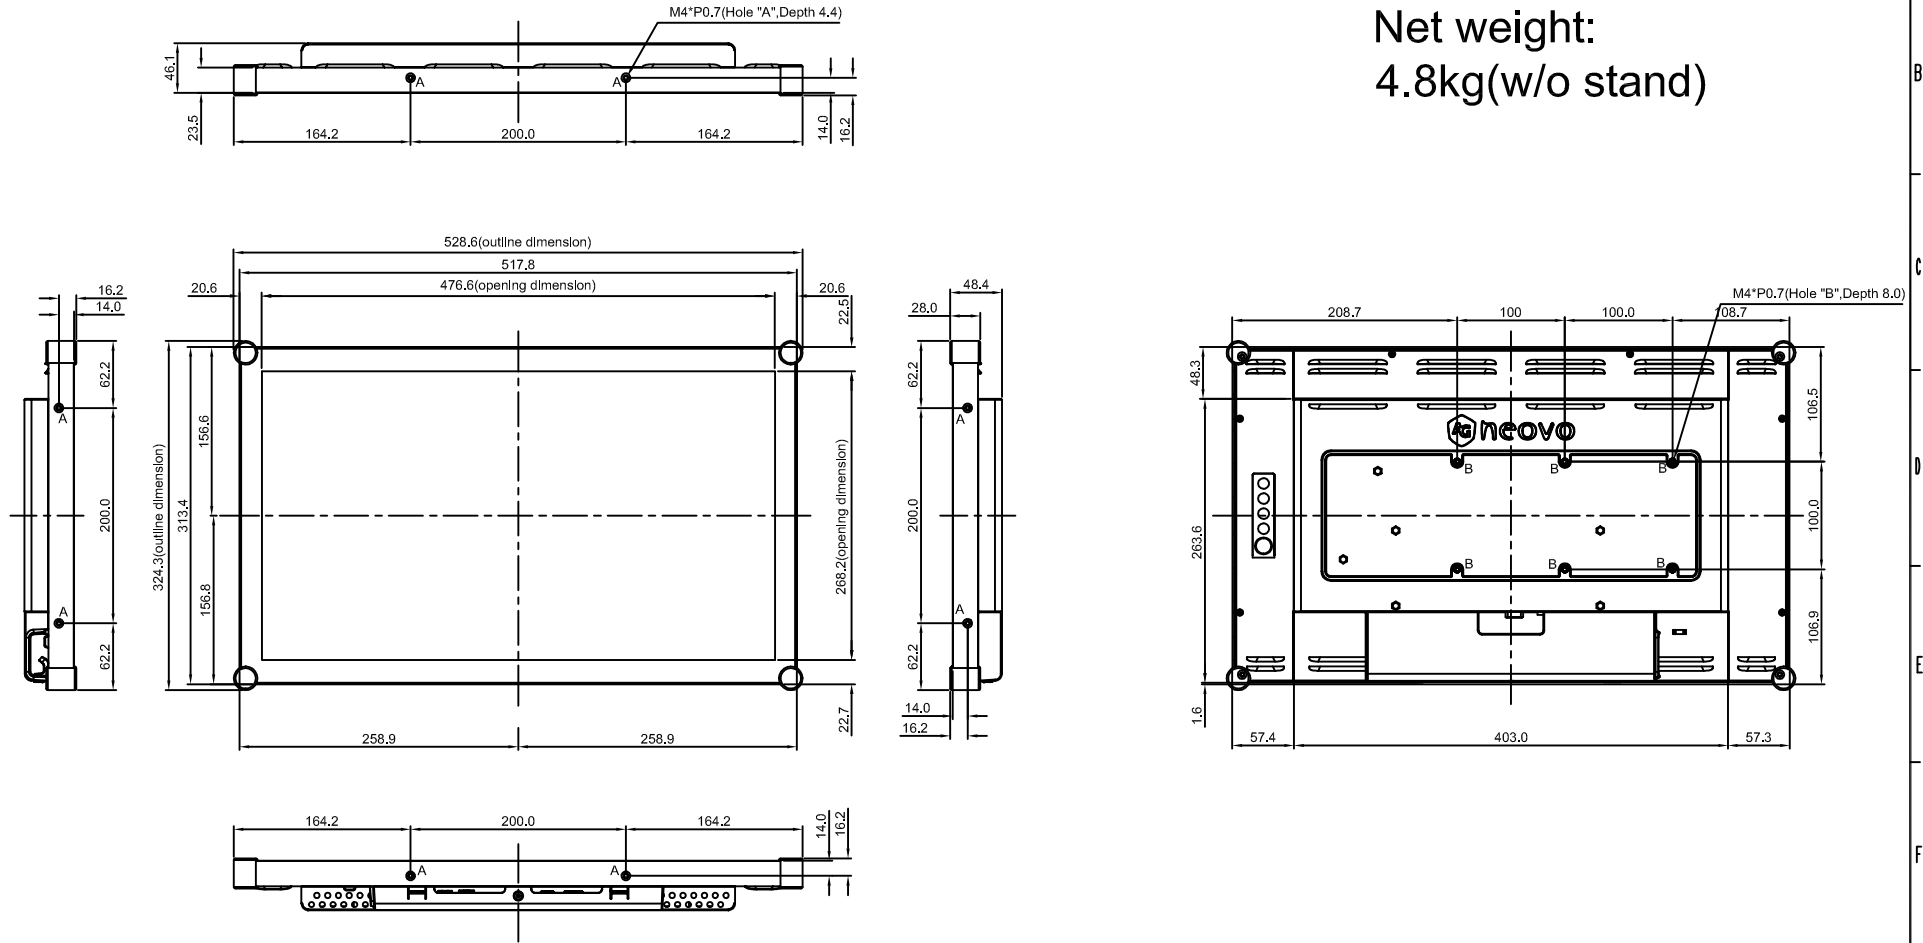

TX-2202

Net weight:
6.7kg(with stand)

SPECIFICATIONS SUBJECT TO CHANGE WITHOUT NOTICE.

 www.agneovo.com	Model Name: TX-2202
	P/C:TX2220
<small>THIS DRAWING ON THIS PRINT AND INFORMATION BELONGS WITH AG Neovo. ANY REPRODUCTION IN PART OR WHOLE WITHOUT WRITTEN PERMISSION OF AG Neovo IS PROHIBITED.</small>	<small>THIS DRAWING IS A REPRODUCTION OF THE ORIGINAL DRAWING.</small>
SCALE 1:1	UNITS mm V1.01

TX-2202

Net weight:
4.8kg(w/o stand)

SPECIFICATIONS SUBJECT TO CHANGE WITHOUT NOTICE.

 www.agneovo.com	Model Name:	
	TX-2202	
<small>THIS DRAWING ON THIS PRINT AND INFORMATION BELONGS WITH AG Neovo. ANY REPRODUCTION IN PART OR WHOLE WITHOUT WRITTEN PERMISSION OF AG Neovo IS PROHIBITED.</small>	 P/C:TX2220	SCALE 1:1 UNITS mm V1.01