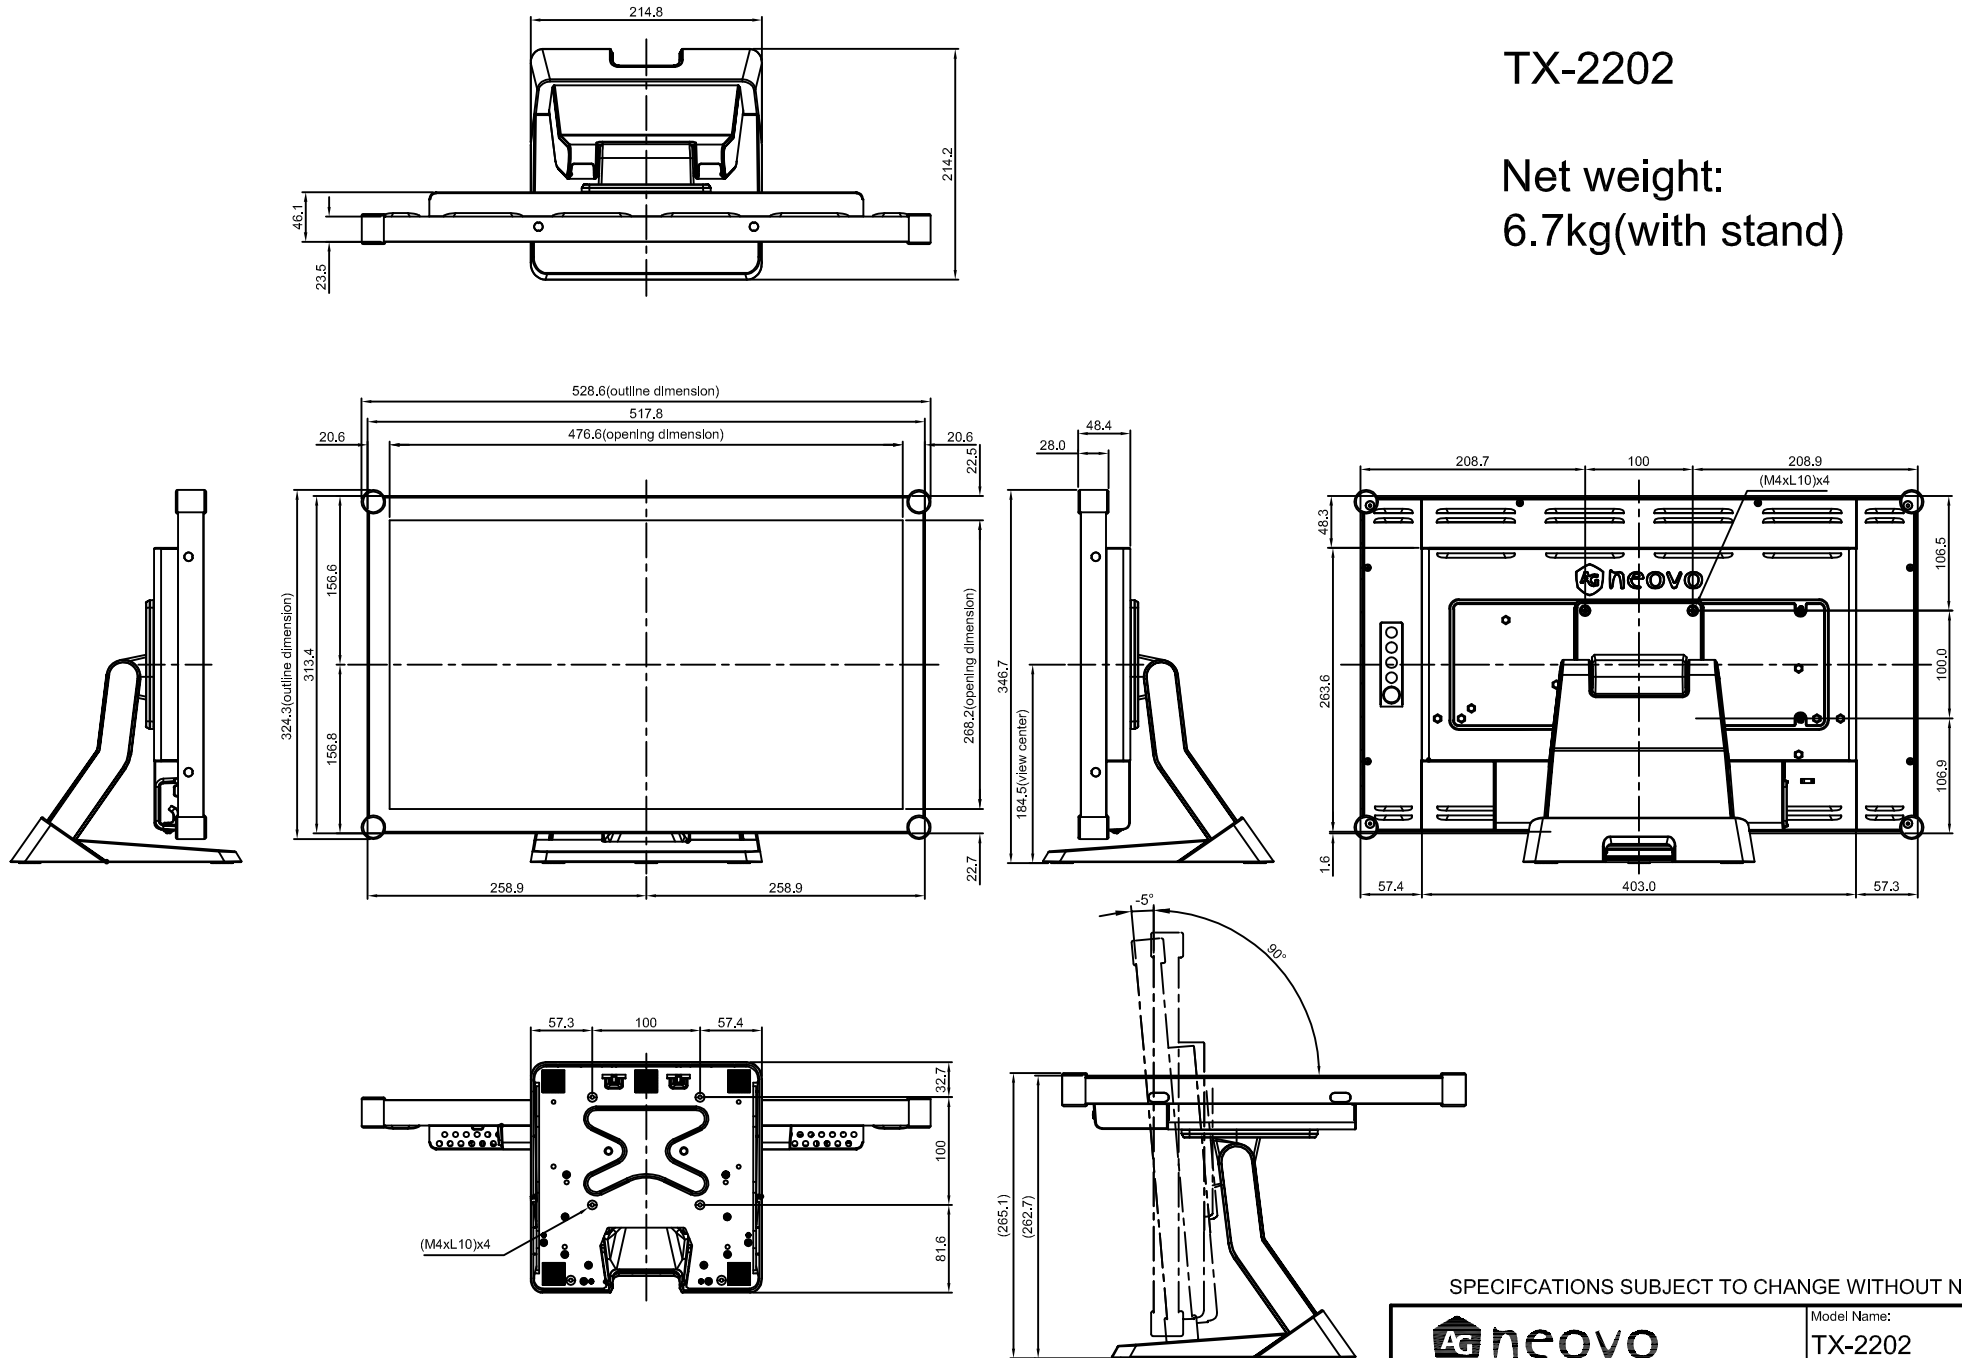

TX-2202

Net weight:
6.7kg(with stand)

SPECIFICATIONS SUBJECT TO CHANGE WITHOUT NOTICE.

 www.agneovo.com	Model Name: TX-2202
	P/C:TX2220
<small>THIS DRAWING ON THIS PRINT AND INFORMATION BELONGS WITH AG Neovo. ANY REPRODUCTION IN PART OR WHOLE WITHOUT WRITTEN PERMISSION OF AG Neovo IS PROHIBITED.</small>	<small>THIS DRAWING IS A REPRODUCTION OF THE ORIGINAL DRAWING.</small>
SCALE 1:1	UNITS mm V1.01

TX-2202

Net weight:
4.8kg(w/o stand)

SPECIFICATIONS SUBJECT TO CHANGE WITHOUT NOTICE.

 www.agneovo.com	Model Name:	
	TX-2202	
<small>THIS DRAWING ON THIS PRINT AND INFORMATION BELONGS WITH AG Neovo. ANY REPRODUCTION IN PART OR WHOLE WITHOUT WRITTEN PERMISSION OF AG Neovo IS PROHIBITED.</small>	 P/C:TX2220	SCALE 1:1 UNITS mm V1.01